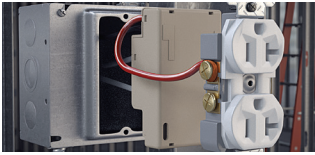

SYNC UP

Where applicable, conveniently link to your BAS (Building Automation System).

INSIDE THE SYSTEM

SYSTEM HUB

GATEWAY

Each Gateway coordinates controllers and devices and implements all program inputs.

PRIMARY CONTROL DEVICES

LUMINAIRE CONTROLLERS

Our streamlined plug-and-play modules quickly tie every fixture into your system, and are key components in converting to the Audacy system.

LOAD CONTROLLERS